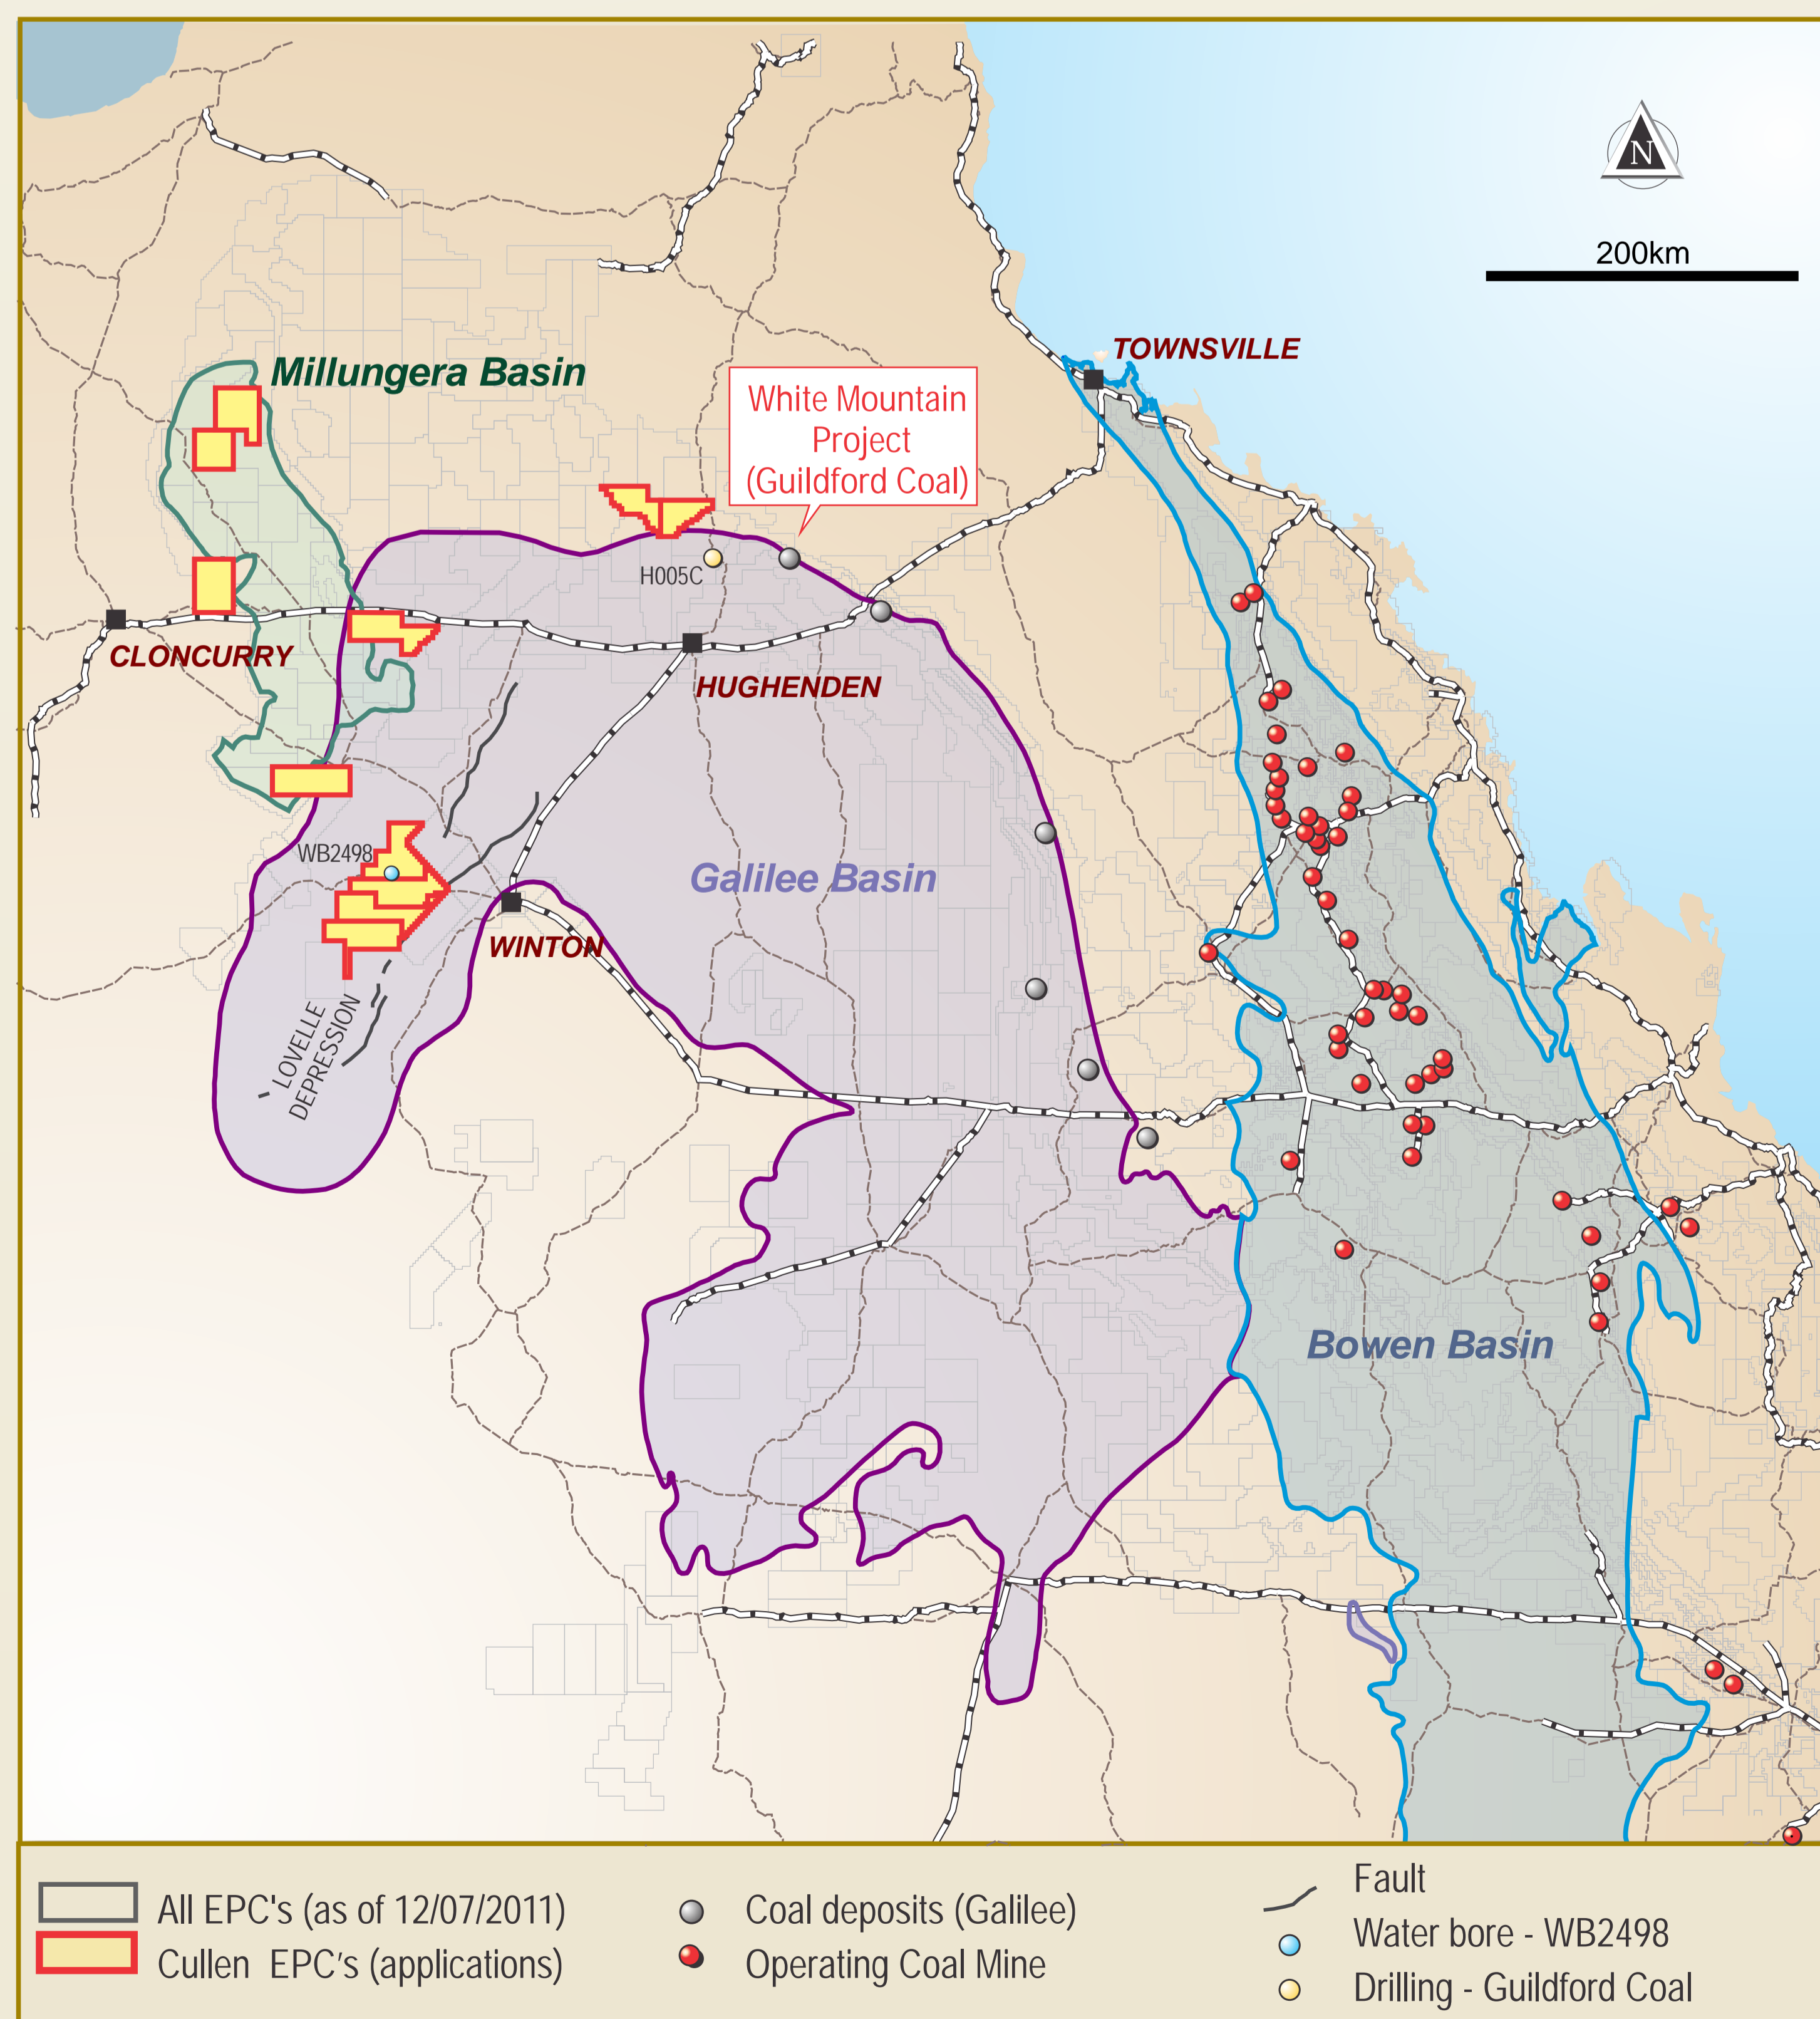

Canning Basin

COAL

- ▲ Permian coal-bearing sequences
- ▲ Six granted, one pending; tenements cover approximately 4000 km²
- ▲ JV with Advaita Power Resources Pte Ltd. Private, Singapore-based coal exploration and development company

COAL

Galilee Basin Millungera Basin

- ▲ On-strike from known deposits
- ▲ Frontier position / newly-recognised basin